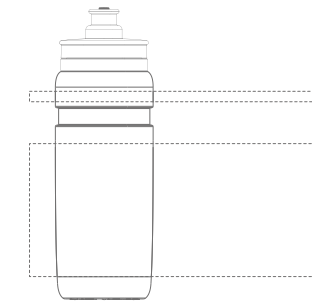

Capacity:
550 ml / 20 oz
750 ml / 26 oz
950 ml / 32 oz

Diameter:
74 mm / 2,91"

TECH INFO

Capacity: 550 ml / 20 oz
Height: 185 mm / 7,29"
Printable area: 232x102 mm / 9,13"x 4,01"

TECH INFO

Capacity: 750 ml / 26 oz
Height: 226 mm / 8,90"
Printable area: 232x102 + 232x8 mm / 9,13"x 4,01"+9,13"x0,31"

TECH INFO

Capacity: 950 ml / 32 oz
Height: 268 mm / 10,55"
Printable area: 232x102 + 232x48 mm / 9,13"x 4,01"+ 9,13"x1,89"

COLOR BOTTLE

<1000

COLOR BOTTLE

1000-3000

COLOR BOTTLE

> 3000