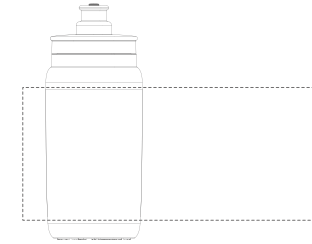

FLY

THE LIGHTEST SPORT BOTTLE AVAILABLE WORLDWIDE

Fly is the lightest sports bottle available worldwide.

Its record 51 grams-only weight (550 ml) is achieved through its variable thickness.

Fly is made in odorless, soft and durable plastic material, the result of an experimental research project conducted by Elite.

Coupled to its enhanced squeezability, the Fly bottle is characterized by an innovative cap design that features a high-flow, taste-free nozzle made to ensure high fluid delivery.

All materials conform to EC and FDA regulations for food contact materials.

Capacity:
550 ml / 20 oz
750 ml / 26 oz
950 ml / 32 oz

Diameter:
74 mm / 2,91"

TECH INFO

Capacity: 550 ml / 20 oz
Height: 185 mm / 7,29"
Printable area: 232x102 mm / 9,13"x 4,01"

TECH INFO

Capacity: 750 ml / 26 oz
Height: 226 mm / 8,90"
Printable area: 232x102 + 232x8 mm / 9,13"x 4,01"+9,13"x0,31"

TECH INFO

Capacity: 950 ml / 32 oz
Height: 268 mm / 10,55"
Printable area: 232x102 + 232x48 mm / 9,13"x 4,01"+ 9,13"x1,89"

COLOR BOTTLE

<1000

COLOR BOTTLE

1000-3000

COLOR BOTTLE

> 3000