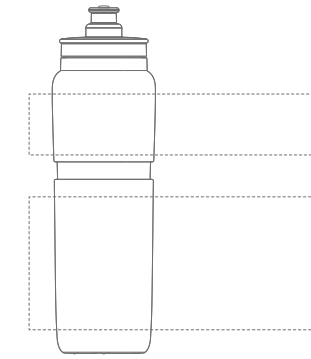

Capacity:
550 ml / 20 oz
750 ml / 26 oz
950 ml / 32 oz

Diameter:
74 mm / 2,91"

TECH INFO

Capacity: 550 ml / 20 oz
Height: 185 mm / 7,29"
Printable area: 232x102 mm / 9,13"x 4,01"

TECH INFO

Capacity: 750 ml / 26 oz
Height: 226 mm / 8,90"
Printable area: 232x102 + 232x8 mm / 9,13"x 4,01"+9,13"x0,31"

TECH INFO

Capacity: 950 ml / 32 oz
Height: 268 mm / 10,55"
Printable area: 232x102 + 232x48 mm / 9,13"x 4,01"+ 9,13"x1,89"

COLOR BOTTLE

<1000

COLOR BOTTLE

1000-3000

COLOR BOTTLE

> 3000