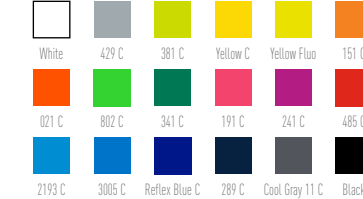

Capacity:
550 ml / 20 oz
750 ml / 26 oz
950 ml / 32 oz

Diameter:
74 mm / 2,91"

TECH INFO

Capacity: 550 ml / 20 oz
Height: 185 mm / 7,29"
Printable area: 232x102 mm / 9,13"x 4,01"

TECH INFO

Capacity: 750 ml / 26 oz
Height: 226 mm / 8,90"
Printable area: 232x102 + 232x8 mm / 9,13"x 4,01"+9,13"x0,31"

TECH INFO

Capacity: 950 ml / 32 oz
Height: 268 mm / 10,55"
Printable area: 232x102 + 232x48 mm / 9,13"x 4,01"+ 9,13"x1,89"

COLOR BOTTLE

<1000

COLOR BOTTLE

1000-3000

COLOR BOTTLE

> 3000

COLOR CAP

<1000

COLOR CAP

1000-3000

COLOR CAP

> 3000

COLOR VALVE

<1000